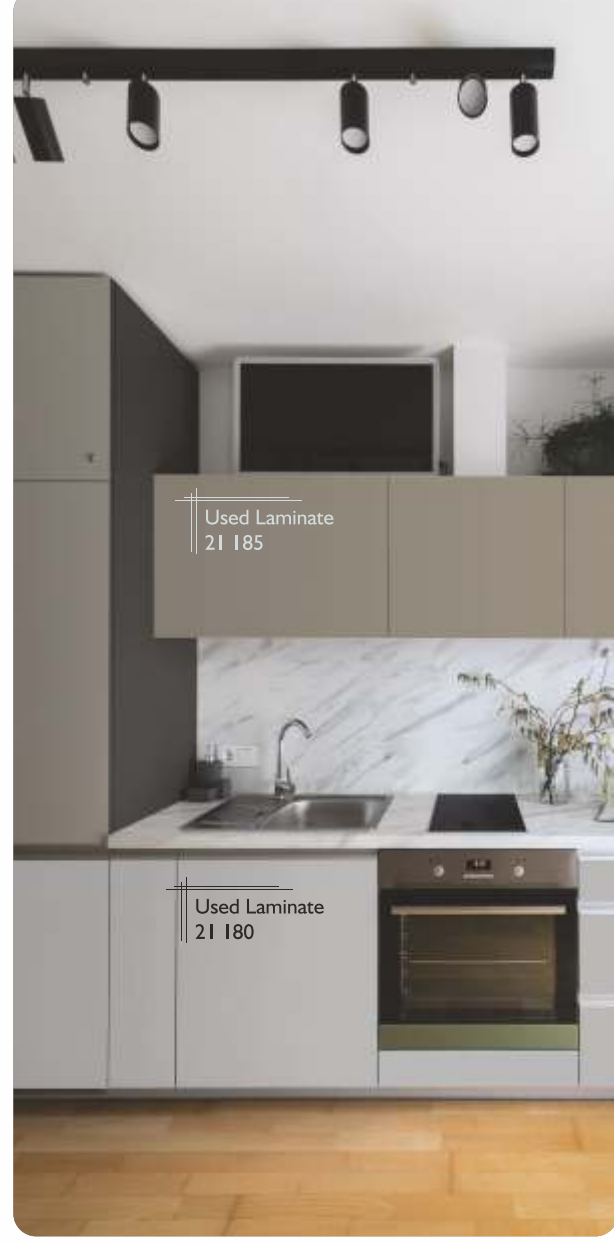

61 113 FFL | DARK GREY

61 164 FFL | TUMBLE BEIGE

61 161 FFL | AUTUMN LEAF

Lovely Appeal

21 185 HG | METALLIC BEIGE

21 184 HG | METALLIC ROSE GOLD

F R O S T E D G L A S S

21 182 HG | METALLIC LIGHT GREY