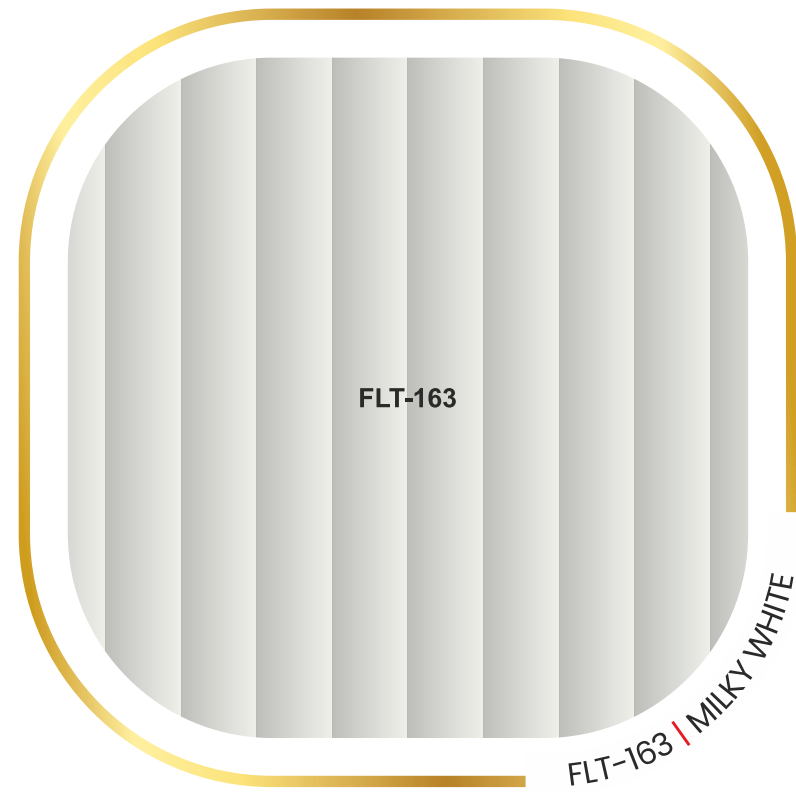

whenever you instantly pick up the wheat from the chaff. won't you?

Exclusive By Every Parameters Of Luxury

whenever you instantly pick up the wheat from the chaff. won't you?

ZW-163

ZW-163 | MILKY WHITE

ZW-158