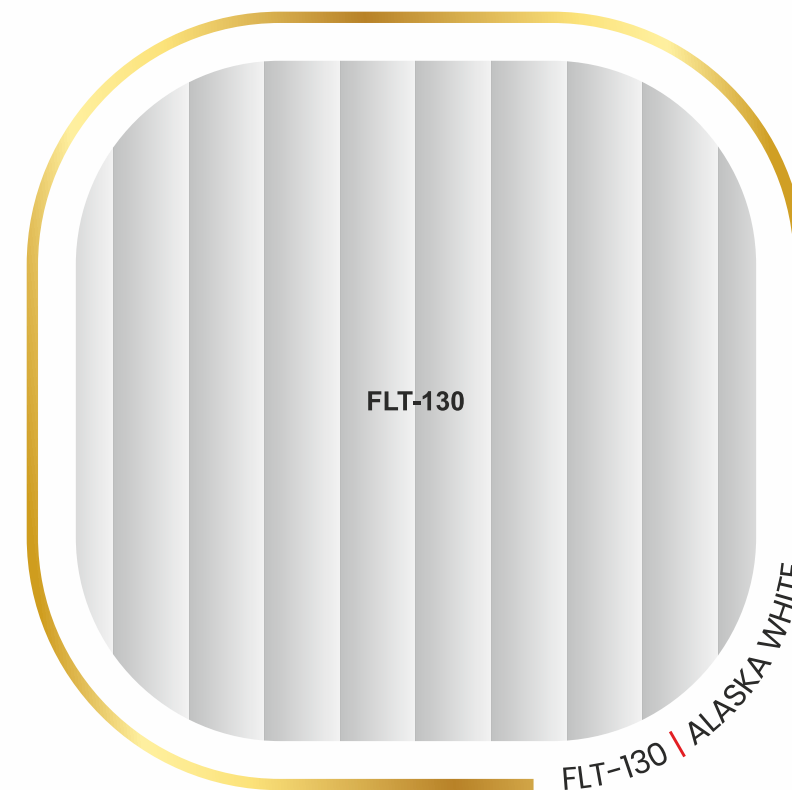

whenever you instantly pick up the wheat from the chaff. won't you?

Exclusive By Every Parameters Of Luxury

whenever you instantly pick up the wheat from the chaff. won't you?

ZW-163

ZW-163 | MILKY WHITE

ZW-158