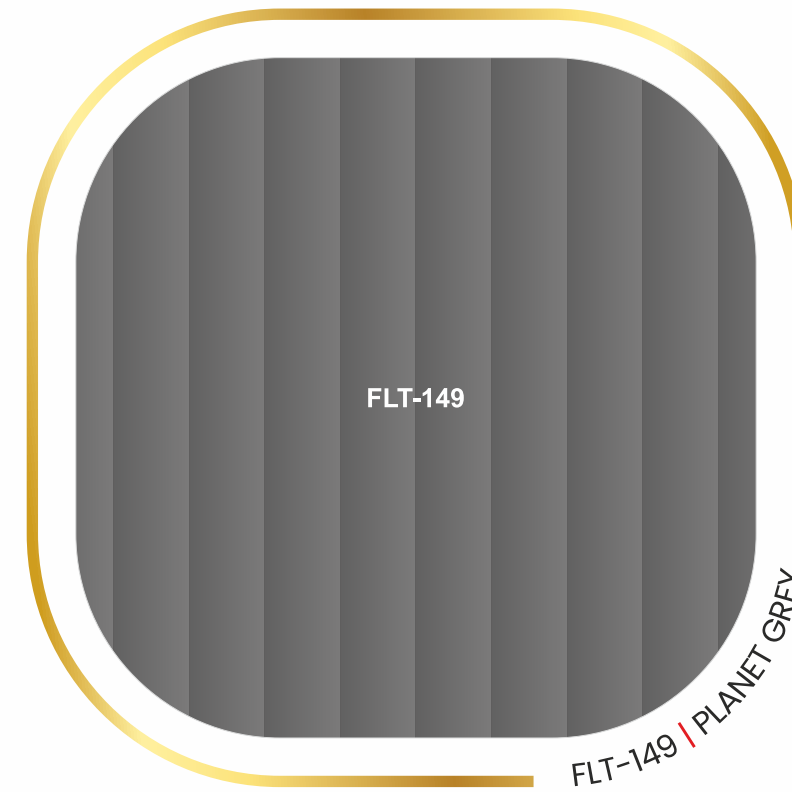

whenever you instantly pick up the wheat from the chaff. won't you?

Exclusive By Every Parameters Of Luxury

whenever you instantly pick up the wheat from the chaff. won't you?

ZW-163

ZW-163 | MILKY WHITE

ZW-158